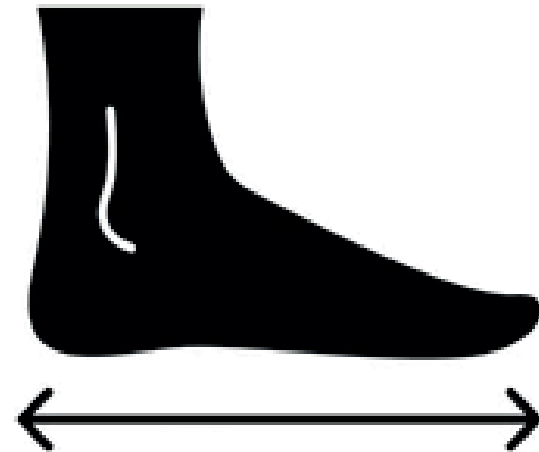

FOOT LENGTH

Use a tape measure to measure the length of your foot from the heel to the tip of the longest toe.

FOOTWEAR SIZE GUIDE

| FOOTWEAR SIZE GUIDE | | | | | | | | | | | | | |
|---------------------|------|--------|--------|------|--------|--------|------|--------|--------|------|--------|--------|------|
| UK SIZE | 3 | 4 | 5 | 6 | 6.5 | 7 | 8 | 9 | 10 | 10.5 | 11 | 12 | 13 |
| EU SIZE | 36 | 37 | 38 | 39 | 40 | 41 | 42 | 43 | 44 | 45 | 46 | 47 | 48 |
| LENGTH (cm) | 24cm | 24.7cm | 25.3cm | 26cm | 26.7cm | 27.3cm | 28cm | 28.7cm | 29.3cm | 30cm | 30.7cm | 31.3cm | 32cm |